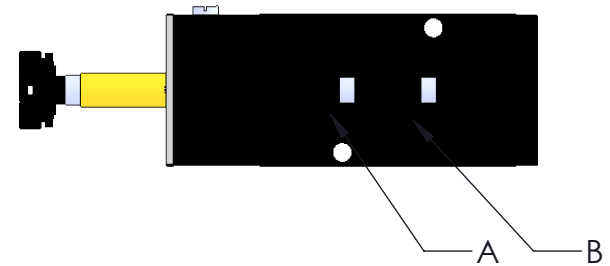

METAL OVER RIDE BUTTON

NOTES:

- BODY BLACK ANODISED
- EA, P, EB PORTS 1/4" NPT
- A,B PORTS O-RING SEAL

EB

P

EA

THIS DOCUMENT IS PROPERTY OF UNIVERSAL COMPONENTS, INC.
 ANY REPRODUCTION, DISCLOSURE, OR USE OF THIS DOCUMENT IS
 EXPRESSLY PROHIBITED UNLESS OTHERWISE AGREED UPON IN WRITING.
 ALL SPECIFICATIONS SUBJECT TO CHANGE WITHOUT NOTICE.

DRAWING NAME:

UCI STANDARD 4-WAY SOLENOID VALVE

MATERIAL:

A

DRAWING NUMBER:
BN4S-B

REV.

1

SCALE: N.T.S.