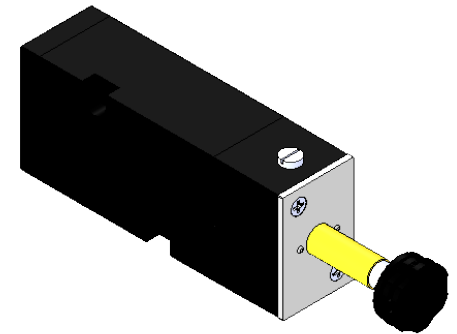

METAL OVER RIDE BUTTON

NOTES:

- BODY BLACK ANODISED
- EA, P, EB PORTS 1/4" NPT
- A,B PORTS O-RING SEAL

EB

P

EA

THIS DOCUMENT IS PROPERTY OF UNIVERSAL COMPONENTS, INC.
 ANY REPRODUCTION, DISCLOSURE, OR USE OF THIS DOCUMENT IS
 EXPRESSLY PROHIBITED UNLESS OTHERWISE AGREED UPON IN WRITING.
 ALL SPECIFICATIONS SUBJECT TO CHANGE WITHOUT NOTICE.

DRAWING NAME:

UCI STANDARD 4-WAY SOLENOID VALVE

MATERIAL:

A

DRAWING NUMBER:
BN4S-B

REV.

1

SCALE: N.T.S.