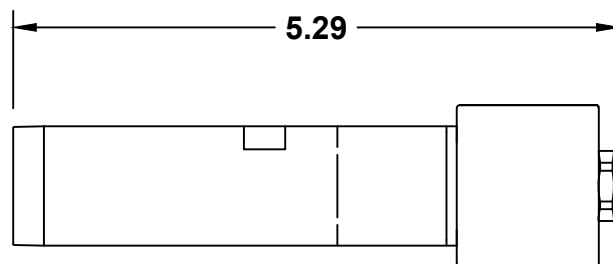

MANUAL OPERATION  
BUTTON (METAL)

EXPLOSION PROOF COIL RATINGS:  
 CL.1; ZONE 1 EX mII T4; AEx mII  
 CL.1; DIV 1; GR A,B,C,D  
 CL.II; GR, E,F,G -CL.III  
 T4 Ta = -68°F TO +140°F  
 100% DUTY CYCLE

MODEL	VOLTAGE	INRUSH
N3S-EX1	110 VAC	74 mA
N3S-EX2	24 VDC	190 mA
N3S-EX12	12 VDC	372 mA
N3S-EX22	220 VAC	36 mA

DRAWING NAME:

N3S-EX

MATERIAL:

A

DRAWING NUMBER:  
N3S-EX\_DIM

REV.  
1

SCALE: 1:0.9.

NAME: MCH