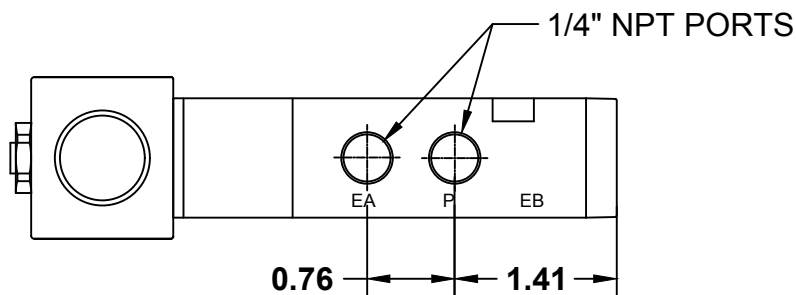

MANUAL OPERATION  
BUTTON (METAL)

EXPLOSION PROOF COIL RATINGS:  
 CL.1; ZONE 1 EX mII T4; AEx mII  
 CL.1; DIV 1; GR A,B,C,D  
 CL.II; GR, E,F,G -CL.III  
 T4 Ta = -68°F TO +140°F  
 100% DUTY CYCLE

MODEL	VOLTAGE	INRUSH
N3S-EX1	110 VAC	74 mA
N3S-EX2	24 VDC	190 mA
N3S-EX12	12 VDC	372 mA
N3S-EX22	220 VAC	36 mA

DRAWING NAME:

N3S-EX

MATERIAL:

A

DRAWING NUMBER:  
N3S-EX\_DIM

REV.  
1

SCALE: 1:0.9.

NAME: MCH