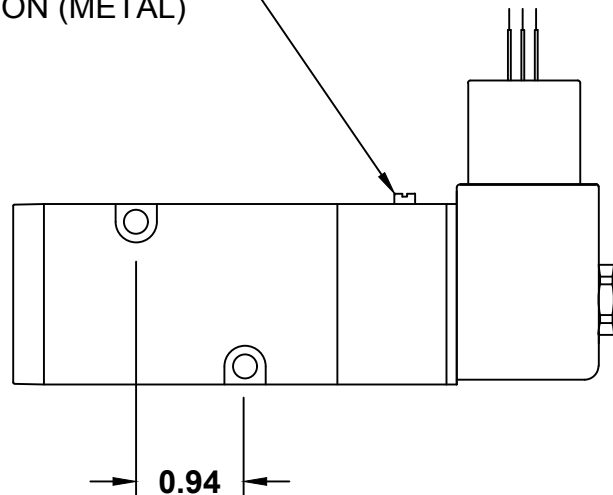

MANUAL OPERATION  
BUTTON (METAL)

EXPLOSION PROOF COIL RATINGS:  
 CL.1; ZONE 1 EX mII T4; AEx mII  
 CL.1; DIV 1; GR A,B,C,D  
 CL.II; GR, E,F,G -CL.III  
 T4 Ta = -68°F TO +140°F  
 100% DUTY CYCLE

MODEL	VOLTAGE	INRUSH
N3S-EX1	110 VAC	74 mA
N3S-EX2	24 VDC	190 mA
N3S-EX12	12 VDC	372 mA
N3S-EX22	220 VAC	36 mA

DRAWING NAME:

N3S-EX

MATERIAL:

A

DRAWING NUMBER:  
N3S-EX\_DIM

REV.  
1

SCALE: 1:0.9.

NAME: MCH