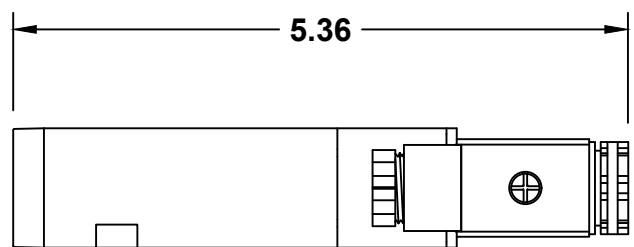

MANUAL OPERATION  
BUTTON (METAL)

MODEL	VOLTAGE	INRUSH
N4S-D1	110 VAC	62 mA
N4S-D2	24 VDC	108 mA
N4S-D12	12 VDC	204 mA
N4S-D22	220 VAC	31 mA
N4S-D24	24 VAC	C/F

DRAWING NAME:

N4S-D

MATERIAL:

A

DRAWING NUMBER:  
N4S-D\_DIM

REV.  
1

SCALE: 1:0.9.

NAME: MCH

DATE: 6-21-16