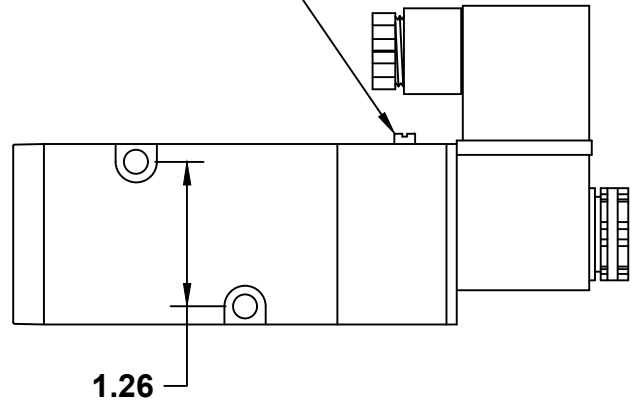

MANUAL OPERATION  
BUTTON (METAL)

MODEL	VOLTAGE	INRUSH
N4S-D1	110 VAC	62 mA
N4S-D2	24 VDC	108 mA
N4S-D12	12 VDC	204 mA
N4S-D22	220 VAC	31 mA
N4S-D24	24 VAC	C/F

DRAWING NAME:

N4S-D

MATERIAL:

A

DRAWING NUMBER:  
N4S-D\_DIM

REV.  
1

SCALE: 1:0.9.

NAME: MCH

DATE: 6-21-16