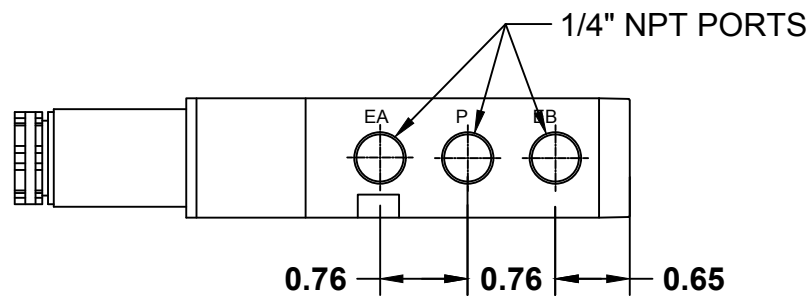

MANUAL OPERATION  
BUTTON (METAL)

MODEL	VOLTAGE	INRUSH
N4S-D1	110 VAC	62 mA
N4S-D2	24 VDC	108 mA
N4S-D12	12 VDC	204 mA
N4S-D22	220 VAC	31 mA
N4S-D24	24 VAC	C/F

DRAWING NAME:

N4S-D

MATERIAL:

A

DRAWING NUMBER:  
N4S-D\_DIM

REV.  
1

SCALE: 1:0.9.

NAME: MCH

DATE: 6-21-16