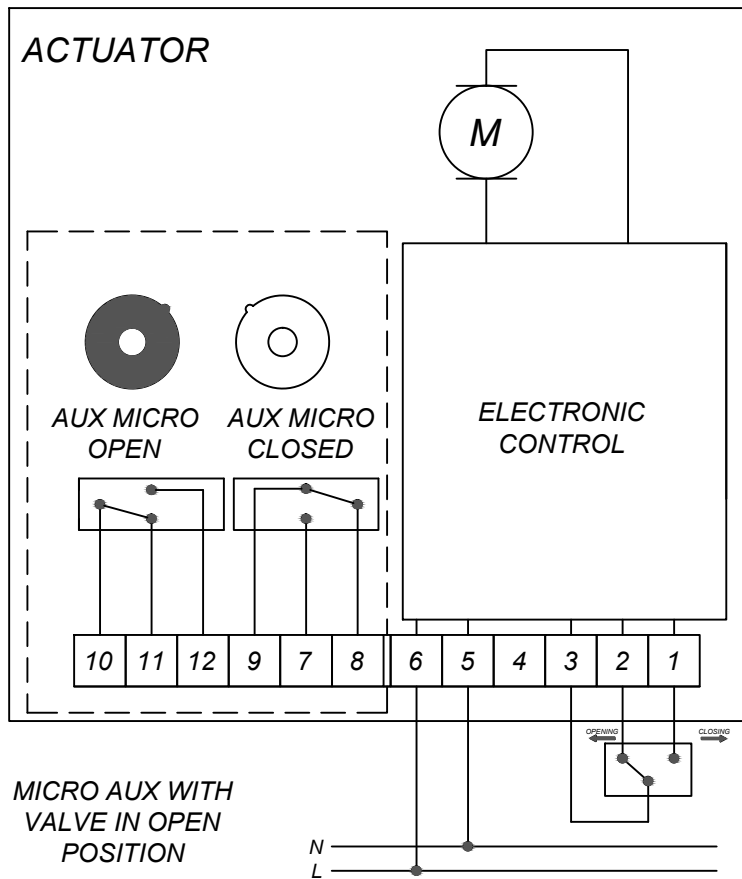

ELECTRIC WIRING VB015 100-240V 50 / 60 Hz

			
DRAWING NAME: VB Series Wiring Diagram 100-200V			
MATERIAL:	A	DRAWING NUMBER:	REV. 1
SCALE: N.T.S.	NAME: MJB	DATE:	1-30-14