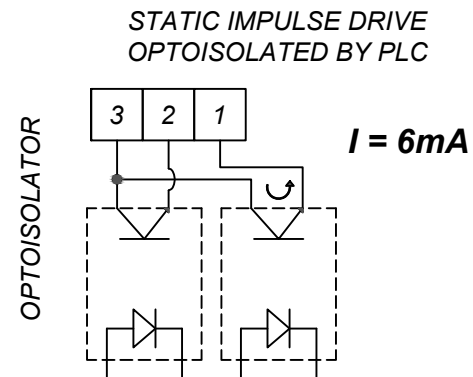

ELECTRIC WIRING VB015 100-240V 50 / 60 Hz

			
DRAWING NAME: VB Series Wiring Diagram 100-200V			
MATERIAL:	A	DRAWING NUMBER:	REV. 1
SCALE: N.T.S.	NAME: MJB	DATE:	1-30-14