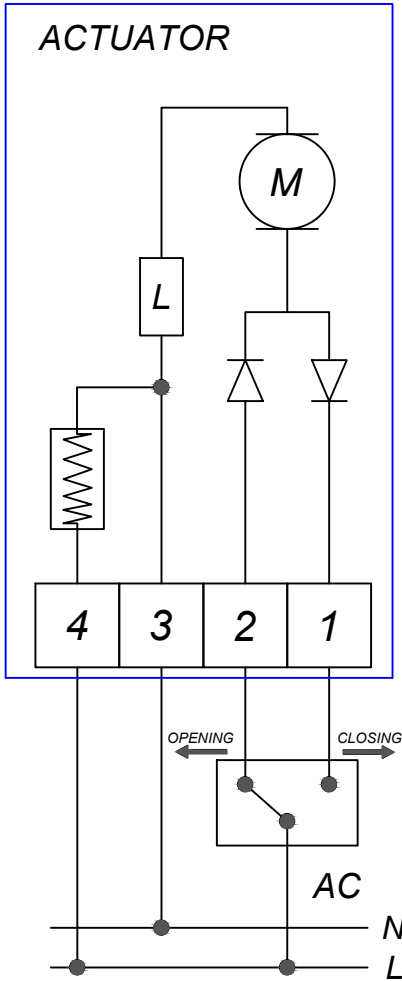

**MICRO AUX WITH VALVE IN OPEN POSITION**

**ELECTRIC WIRING VB015 12-24V AC/DC  
50 / 60 Hz**

			
DRAWING NAME: WIRING DIAGRAM VB015 12-24V			
MATERIAL:	<b>A</b>	DRAWING NUMBER:	REV. 1
SCALE: N.T.S.	NAME: MJB	DATE:	1-30-14