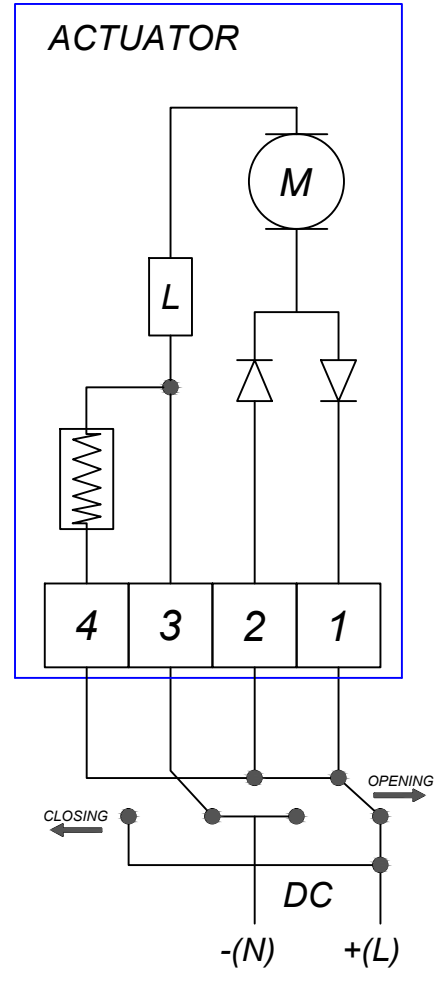

**MICRO AUX WITH VALVE IN OPEN POSITION**

**ELECTRIC WIRING VB015 12-24V AC/DC  
50 / 60 Hz**

			
DRAWING NAME: WIRING DIAGRAM VB015 12-24V			
MATERIAL:	<b>A</b>	DRAWING NUMBER:	REV. 1
SCALE: N.T.S.	NAME: MJB	DATE:	1-30-14